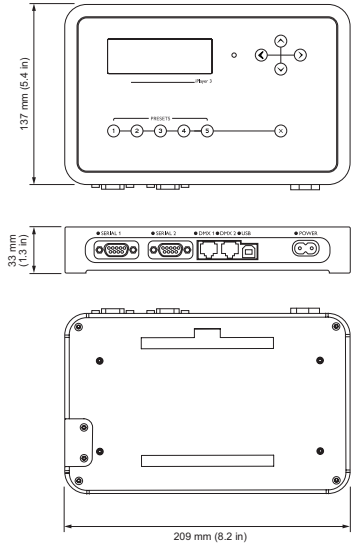

Control

Capability 2 universes of 512 DMX addresses each

Computer Interface USB 2.0

External/Auxiliary Interface Two DMX512 RJ45 ports.
Two RS-232 9-pin serial ports.

Data Storage Removable industrial grade secure digital card

Physical

Dimensions 209 x 137 x 33 mm (8.2 x 5.4 x 1.3 in)
(Height x Width x Depth)

Weight 0.5 kg (1.2 lb)

Housing Polycarbonate

Operating Temperature -10 to 40 °C (14 to 104 °F)

Humidity 0 to 95%, non-condensing

Certification and Safety

Certification UL/cUL, FCC Class B, CE, C-Tick

Environment Dry Location, IP20

Dimensions

Part Numbers

Use Item Number when ordering in North America.

Controller

	Item Number	Item 12NC
iPlayer 3, ColorPlay 3, 100-240V North America Power Cord	103-000019-00	910403327101