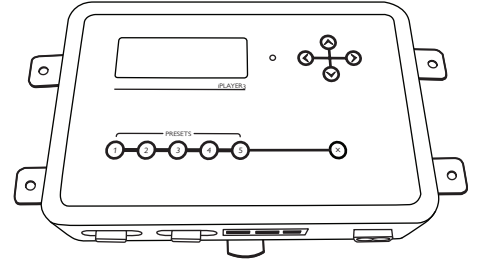

Control

Capability 2 universes of 512 DMX addresses each

Computer Interface USB 2.0

External/Auxiliary Interface Two DMX512 RJ45 ports.
Two RS-232 9-pin serial ports.

Data Storage Removable industrial grade secure digital card

Physical

Dimensions 209 x 137 x 33 mm (8.2 x 5.4 x 1.3 in)
(Height x Width x Depth)

Weight 0.5 kg (1.2 lb)

Housing Polycarbonate

Operating Temperature -10 to 40 °C (14 to 104 °F)

Humidity 0 to 95%, non-condensing

Certification and Safety

Certification UL/cUL, FCC Class B, CE, C-Tick

Environment Dry Location, IP20

Dimensions

Part Numbers

Use Item Number when ordering in North America.

Controller

	Item Number	Item 12NC
iPlayer 3, ColorPlay 3, 100-240V North America Power Cord	103-000019-00	910403327101